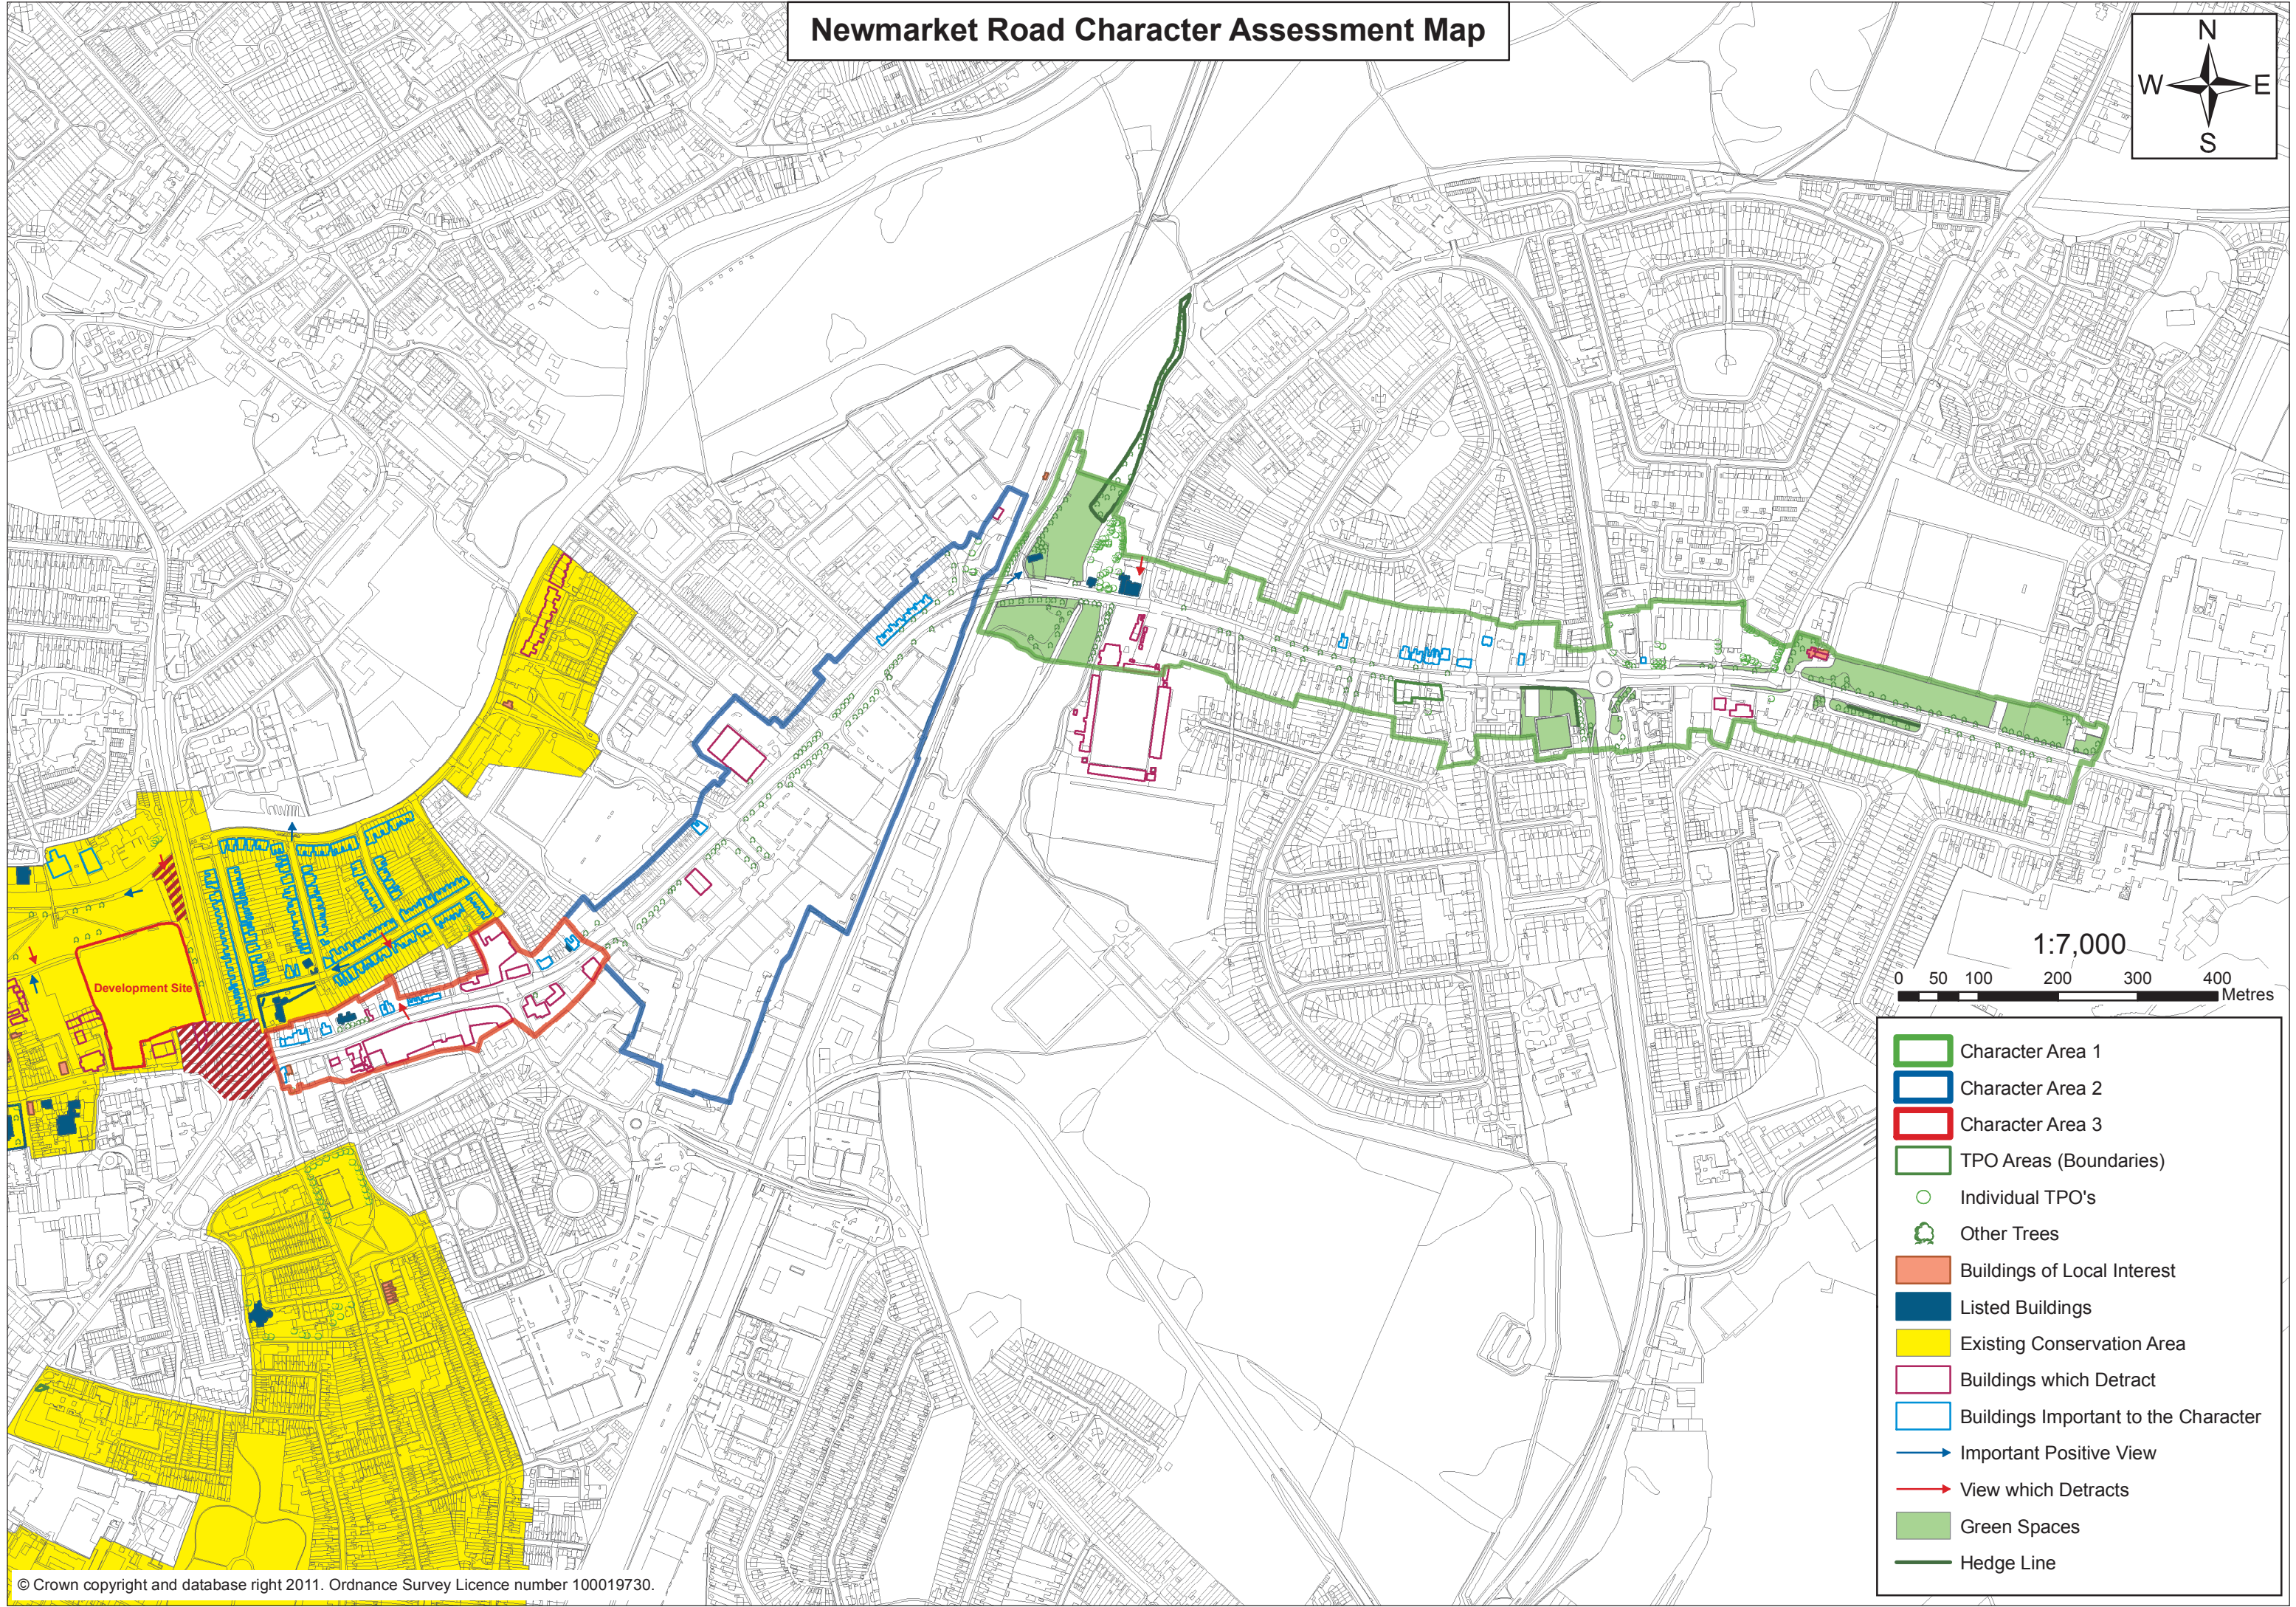

# Newmarket Road Character Assessment Map

1:7,000

0 50 100 200 300 400 Metres

- Character Area 1
- Character Area 2
- Character Area 3
- TPO Areas (Boundaries)
- Individual TPO's
- Other Trees
- Buildings of Local Interest
- Listed Buildings
- Existing Conservation Area
- Buildings which Distract
- Buildings Important to the Character
- Important Positive View
- View which Distracts
- Green Spaces
- Hedge Line